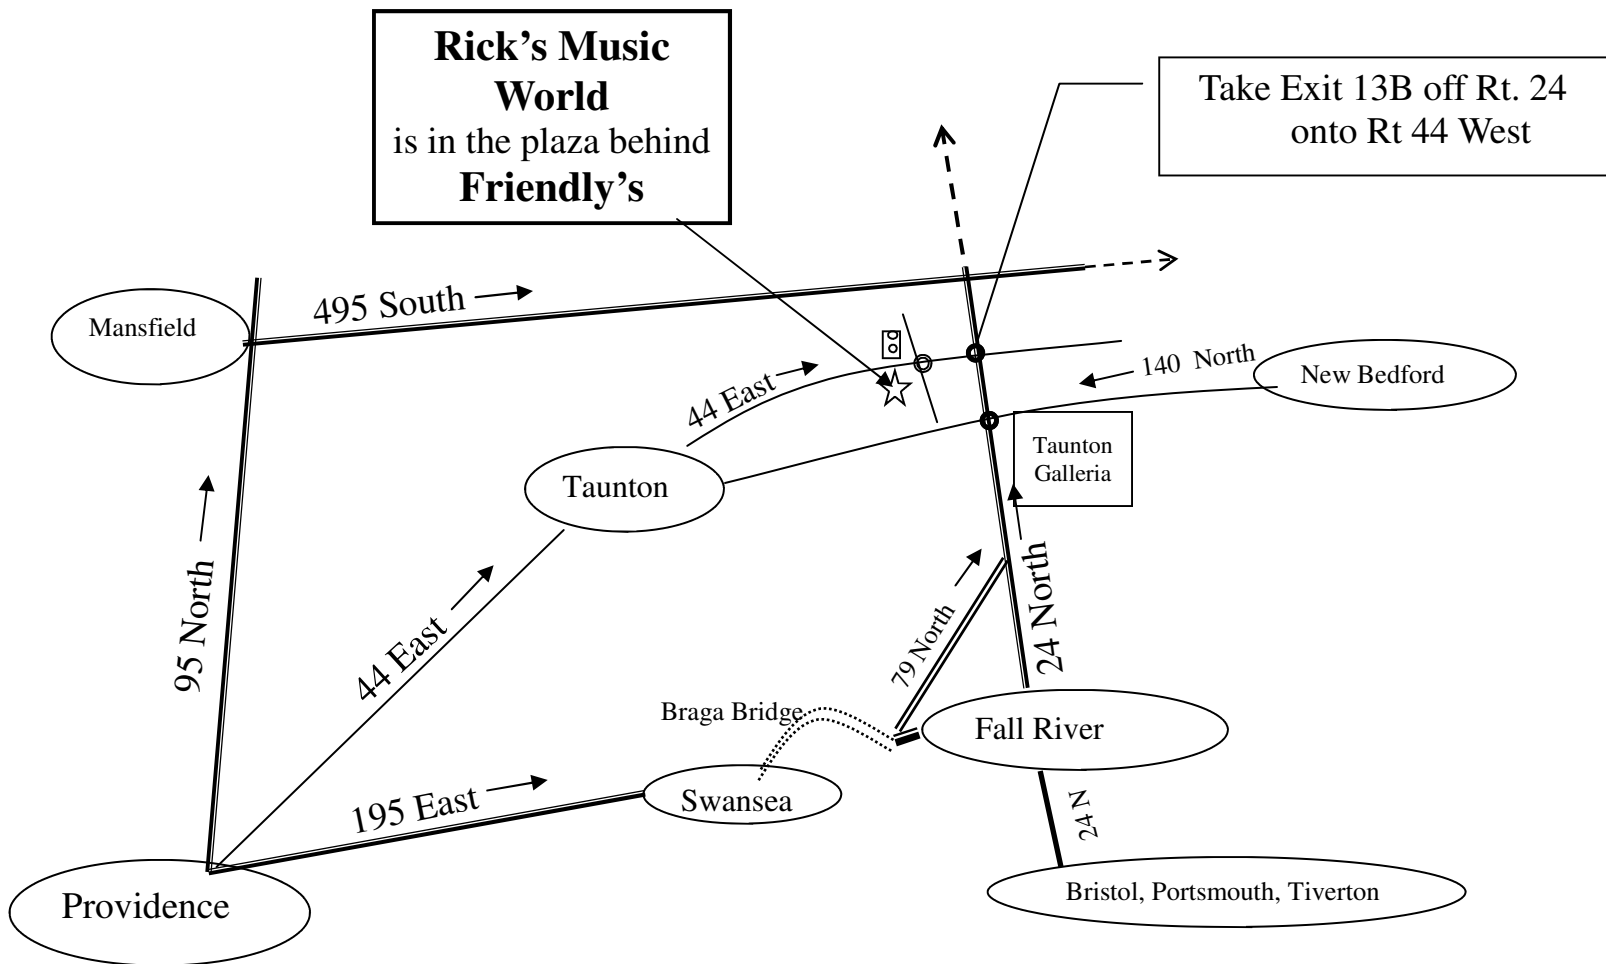

Rick's Music in Raynham is Closer than you think!

How close are you?
 15 minutes from Fall River
 22 minutes from Bristol
 2 minutes from Taunton

20 minutes from New Bedford
 40 minutes from Providence
 21 minutes from Swansea

Rick's Music World
 421 New State Hwy (Rt 44)
 Raynham, MA
 508-977-0200